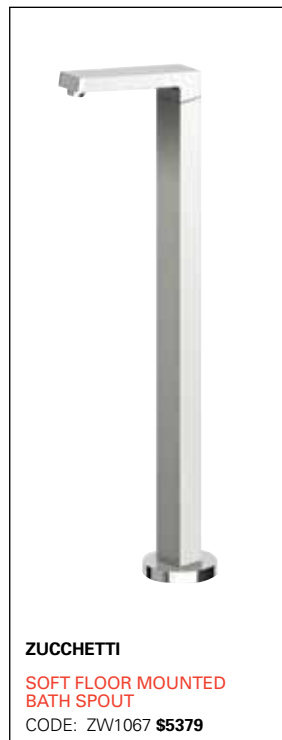

Bath Columns

12 12 MONTH GUARANTEE

MAINS PRESSURE

ZUCCHETTI

BELLAGIO FLOOR MOUNT BATH & SHOWER MIXER

- WITH PILLARS 940MM
- CODE: ZW1091 **\$8875**

ZUCCHETTI

SOFT SINGLE LEVER FLOOR MOUNTED BATH FILLER

- INCLUDES SHOWER SET
- CODE: ZW1066 **\$9879**

IDEAL STANDARD

MELANGE BATH COLUMN

- INCLUDES DIVERTOR AND HANDSHOWER
- CODE: 35385.02 **\$1445**

Bath Fillers & Spouts

12 12 MONTH GUARANTEE

MAINS PRESSURE

MULTI PRESSURE