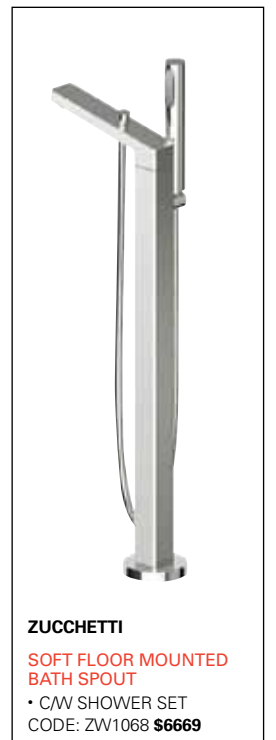

Bath Columns

12 12 MONTH GUARANTEE

MAINS PRESSURE

ZUCCHETTI

BELLAGIO FLOOR MOUNT BATH & SHOWER MIXER

- WITH PILLARS 940MM
- CODE: ZW1091 **\$8875**

ZUCCHETTI

SOFT SINGLE LEVER FLOOR MOUNTED BATH FILLER

- INCLUDES SHOWER SET
- CODE: ZW1066 **\$9879**

IDEAL STANDARD

MELANGE BATH COLUMN

- INCLUDES DIVERTOR AND HANDSHOWER
- CODE: 35385.02 **\$1445**

Bath Fillers & Spouts

12 12 MONTH GUARANTEE

MAINS PRESSURE

MULTI PRESSURE