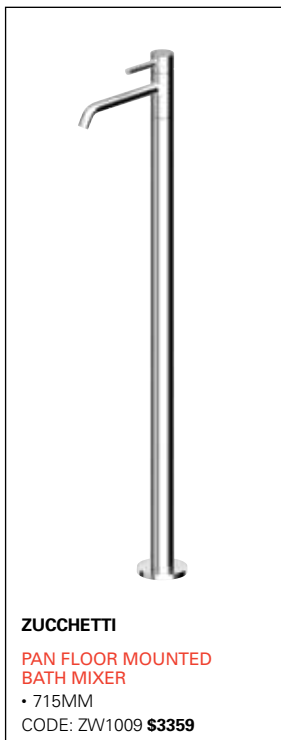

Acacia

5 5 YEAR GUARANTEE

ANTI-BACTERIAL ACRYLIC

IDEAL STANDARD

ACACIA BATH

• L1700 X W800MM

CODE: BATH - 52536.10 \$1050

True happiness needs nothing more than simplicity. Acacia brings warmth and tenderness from every corner with its simple yet elegant design.

Bath Columns

12 12 MONTH GUARANTEE

MAINS PRESSURE

ZUCCHETTI

BELLAGIO FLOOR MOUNT BATH & SHOWER MIXER

- WITH PILLARS 940MM
- CODE: ZW1091 **\$8875**

ZUCCHETTI

SOFT SINGLE LEVER FLOOR MOUNTED BATH FILLER

- INCLUDES SHOWER SET
- CODE: ZW1066 **\$9879**

IDEAL STANDARD

MELANGE BATH COLUMN

- INCLUDES DIVERTOR AND HANDSHOWER
- CODE: 35385.02 **\$1445**

Bath Fillers & Spouts

12 12 MONTH GUARANTEE

MAINS PRESSURE

MULTI PRESSURE