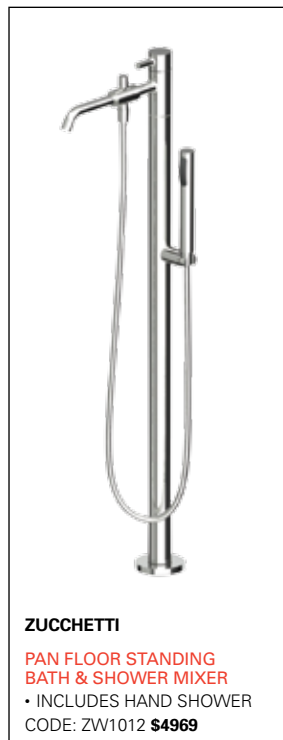

Bath Columns

12 12 MONTH GUARANTEE

MAINS PRESSURE

ZUCCHETTI

BELLAGIO FLOOR MOUNT BATH & SHOWER MIXER

- WITH PILLARS 940MM
- CODE: ZW1091 **\$8875**

ZUCCHETTI

SOFT SINGLE LEVER FLOOR MOUNTED BATH FILLER

- INCLUDES SHOWER SET
- CODE: ZW1066 **\$9879**

IDEAL STANDARD

MELANGE BATH COLUMN

- INCLUDES DIVERTOR AND HANDSHOWER
- CODE: 35385.02 **\$1445**

Bath Fillers & Spouts

12 12 MONTH GUARANTEE

MAINS PRESSURE

MULTI PRESSURE